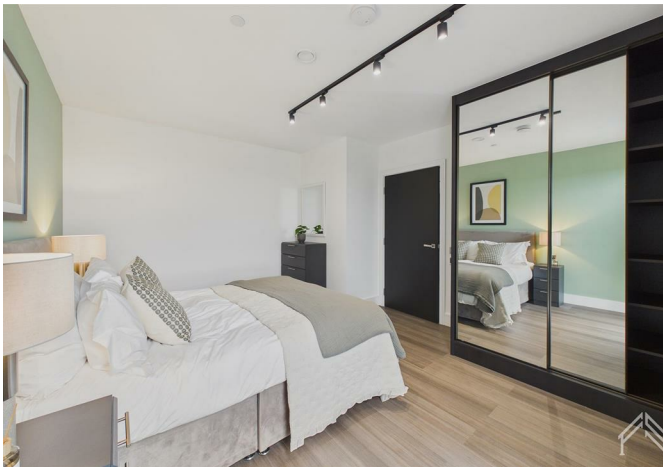

3645345633 Edmund Point, North Kensington, London, NW10 6RH

£2,430

Live differently. ZERO DEPOSIT OPTION | GYM | ROOF TERRACE | 24H CONCIERGE | PARKING.
North Kensington's most refined address has arrived.

These exclusive apartments are finished to an exceptional standard and built around how you actually want to live with 24-hour concierge, a Technogym-equipped residents' gym, stunning roof terraces, and car parking from just £70pcm. Every detail considered. Everything on your doorstep.

Enjoy the reassurance of a 24/7 concierge, on-site maintenance, and a dedicated management team on hand whenever you need support. Outside your front door, you'll find an exceptional selection of lifestyle amenities: work up a sweat in the on-site gym, unwind across five beautifully designed rooftop terraces and courtyards, and get to know your neighbours through exclusive resident events. If you work from home, the resident lounges and co-working spaces offer a stylish, comfortable setting to stay productive without leaving the building.